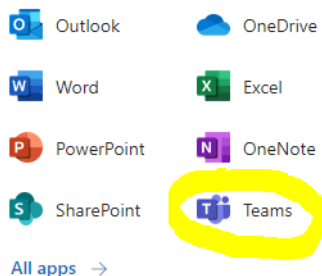

Apps

4. This will then you take to the Teams home page.
5. Your teacher will send you the online lesson link to your student email address. Please click on the link to join the session.